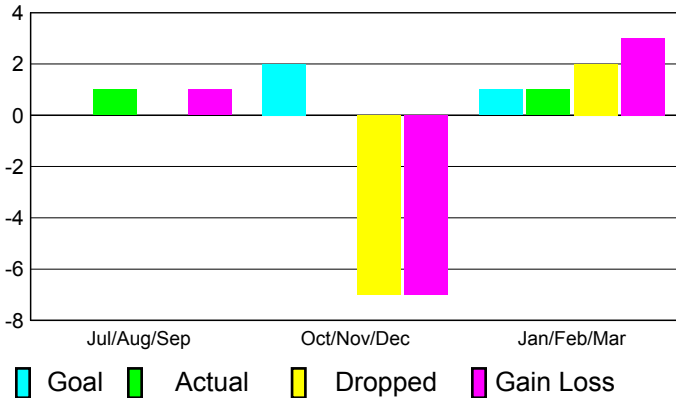

2010-2011 GMT Reports for District (or Undistricted) **District LB 2**

GMT: **Mr. Edison Karnopp**

Location: **BRAZIL**

GMT CA: **3**

CLUBS

Club Results
2010-2011

Clubs
2009-2010

Month	New Club Goal	Actual New Clubs	Actual Dropped Clubs	Gain/Loss of Clubs	Gain/Loss of Clubs
Jul/Aug/Sep	0	1	0	1	0
Oct/Nov/Dec	2	0	-7	-7	0
Jan/Feb/Mar	1	1	2	3	0
Totals	3	2	-5	-3	0

Club Results 2010-2011

Goal, New, Dropped, Gain/Loss

Comparison of Club Gain/Loss

Current Year Compared to the Previous Year

YTD Status Quo Clubs 2010-2011

Status Quo Clubs Compared to Status Quo Members

MEMBERSHIP