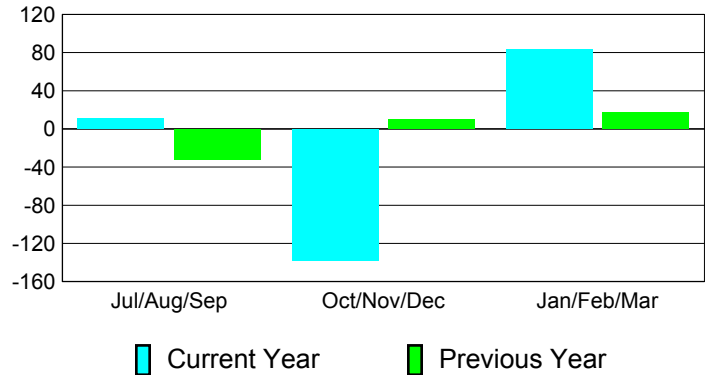

Membership Results
2010-2011

Membership
2009-2010

Month	Net Memb Goal	Actual New Memb	Actual Dropped Memb	Gain/Loss of Memb	Gain/Loss of Memb
Jul/Aug/Sep	-3	50	-39	11	-32
Oct/Nov/Dec	50	34	-172	-138	10
Jan/Feb/Mar	40	127	-44	83	17
Totals	87	211	-255	-44	-5

Membership Results 2010-2011

Goal, New, Dropped, Gain/Loss

Comparison of Membership Gain/Loss

Current Year Compared to the Previous Year

Gender Comparison 2010-2011

Jul/Aug/Sep

Oct/Nov/Dec

Jan/Feb/Mar