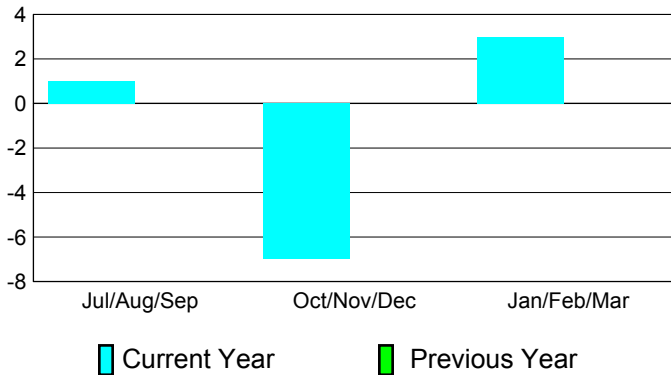

2010-2011 GMT Reports for District (or Undistricted) **District LB 2**

GMT: **Mr. Edison Karnopp**

Location: **BRAZIL**

GMT CA: **3**

CLUBS

Club Results
2010-2011

Clubs
2009-2010

Month	New Club Goal	Actual New Clubs	Actual Dropped Clubs	Gain/Loss of Clubs	Gain/Loss of Clubs
Jul/Aug/Sep	0	1	0	1	0
Oct/Nov/Dec	2	0	-7	-7	0
Jan/Feb/Mar	1	1	2	3	0
Totals	3	2	-5	-3	0

Club Results 2010-2011

Goal, New, Dropped, Gain/Loss

Comparison of Club Gain/Loss

Current Year Compared to the Previous Year

YTD Status Quo Clubs 2010-2011

Status Quo Clubs Compared to Status Quo Members

MEMBERSHIP