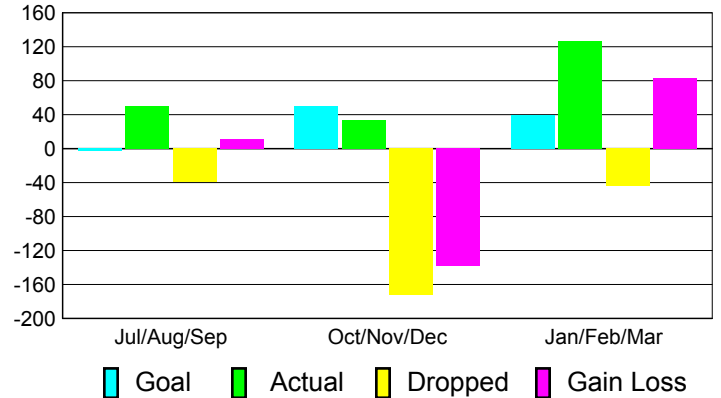

Membership Results 2010-2011

Goal, New, Dropped, Gain/Loss

Comparison of Membership Gain/Loss

Current Year Compared to the Previous Year